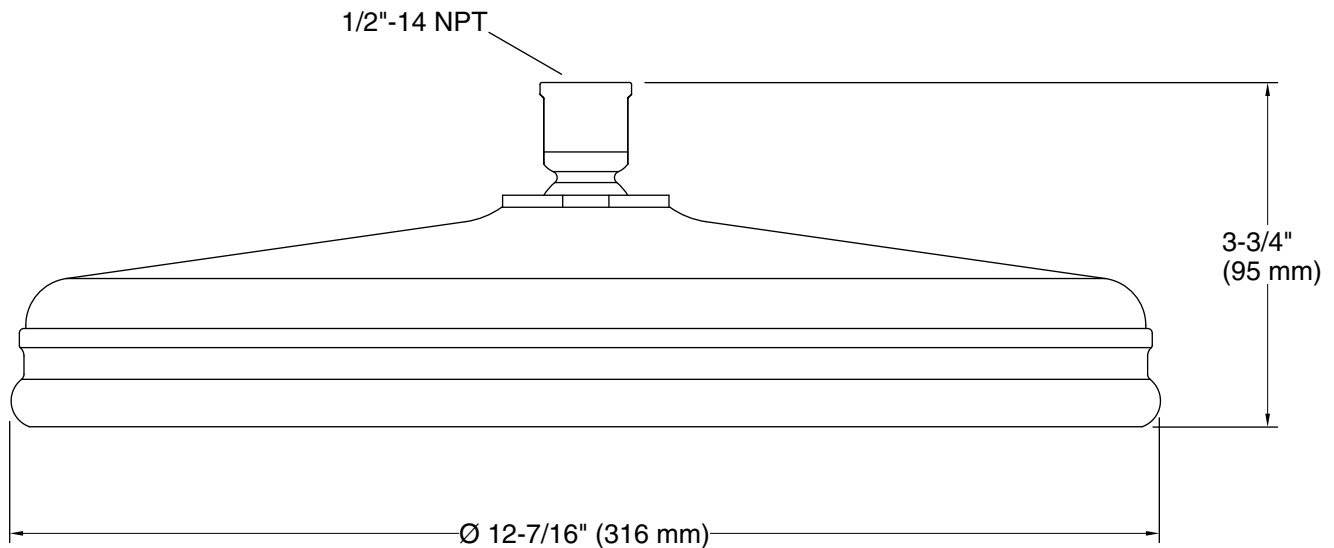

THE BOLD LOOK
OF **KOHLER®**

Technical Information

All product dimensions are nominal.

Showerhead/Body Spray:

Rated maximum flow: 2.5 gal/min (9.5 l/min)

Notes

Install this product according to the installation instructions.